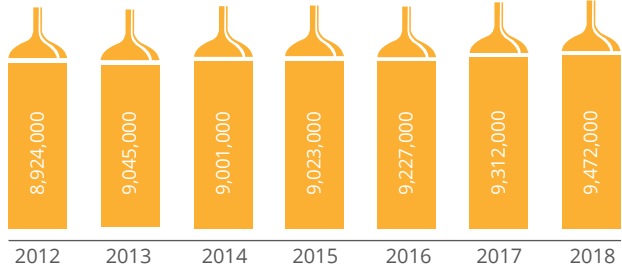

KEY FIGURES 2018

AUSTRIA

PRODUCTION

(HECTOLITRES)

Austrian definitions meet the customs code definition

CONSUMPTION

(HECTOLITRES)

Austrian definitions meet the customs code definition

EXPORTS

(HECTOLITRES)

IMPORTS

(HECTOLITRES)

CONSUMPTION ON-TRADE VS OFF-TRADE

28% | 72%

CONSUMPTION PER CAPITA

107 LITRES / YEAR