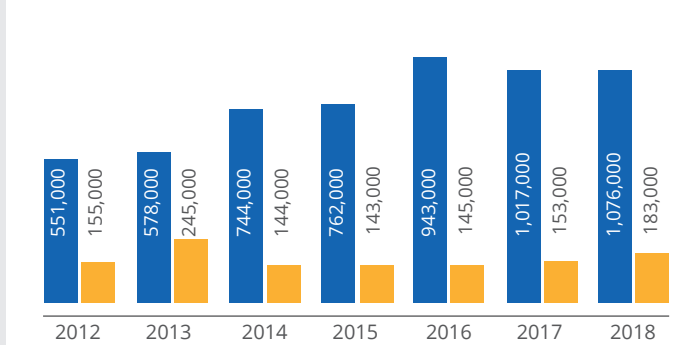

KEY FIGURES 2018

AUSTRIA

PRODUCTION

(HECTOLITRES)

Austrian definitions meet the customs code definition

CONSUMPTION

(HECTOLITRES)

Austrian definitions meet the customs code definition

EXPORTS

(HECTOLITRES)

IMPORTS

(HECTOLITRES)

CONSUMPTION ON-TRADE VS OFF-TRADE

28% | 72%

CONSUMPTION PER CAPITA

107 LITRES / YEAR

DIRECT EMPLOYMENT

EXCISE DUTY REVENUE (MILLION €)

NUMBER OF ACTIVE BREWERIES

298