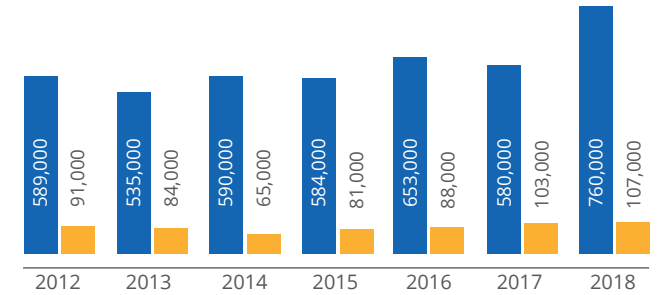

KEY FIGURES 2018

AUSTRIA

PRODUCTION

(HECTOLITRES)

Austrian definitions meet the customs code definition

CONSUMPTION

(HECTOLITRES)

Austrian definitions meet the customs code definition

EXPORTS

(HECTOLITRES)

IMPORTS

(HECTOLITRES)

CONSUMPTION ON-TRADE VS OFF-TRADE

28% | 72%

CONSUMPTION PER CAPITA

107 LITRES / YEAR

DIRECT EMPLOYMENT

EXCISE DUTY REVENUE (MILLION €)

NUMBER OF ACTIVE BREWERIES

298