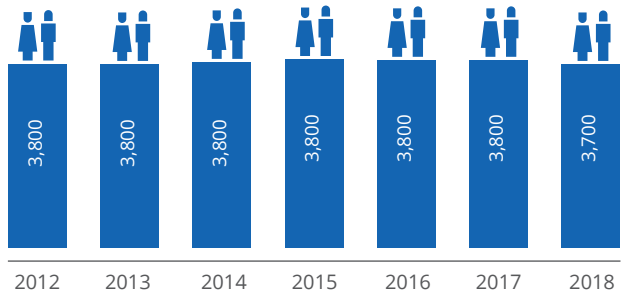

EXPORTS

(HECTOLITRES)

IMPORTS

(HECTOLITRES)

CONSUMPTION ON-TRADE VS OFF-TRADE

28% | 72%

CONSUMPTION PER CAPITA

107 LITRES / YEAR