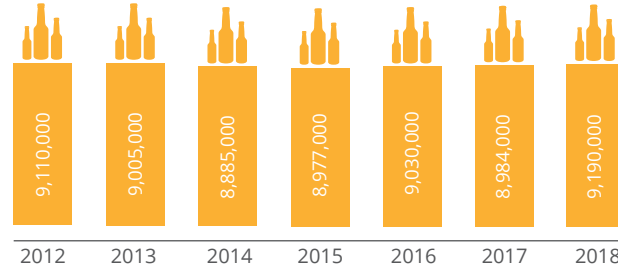

KEY FIGURES 2018

AUSTRIA

PRODUCTION

(HECTOLITRES)

Austrian definitions meet the customs code definition

CONSUMPTION

(HECTOLITRES)

Austrian definitions meet the customs code definition

EXPORTS

(HECTOLITRES)

IMPORTS

(HECTOLITRES)

CONSUMPTION ON-TRADE VS OFF-TRADE

28% | 72%

CONSUMPTION PER CAPITA

107 LITRES / YEAR

DIRECT EMPLOYMENT

EXCISE DUTY REVENUE (MILLION €)

NUMBER OF ACTIVE BREWERIES

298