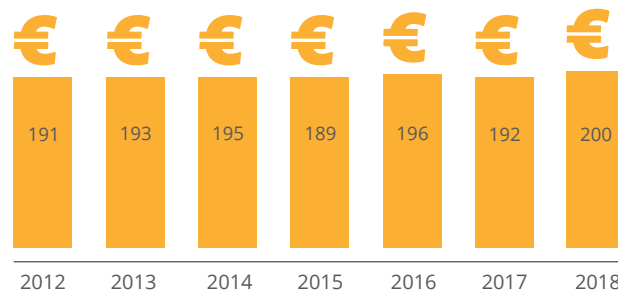

EXPORTS

(HECTOLITRES)

IMPORTS

(HECTOLITRES)

CONSUMPTION ON-TRADE VS OFF-TRADE

28% | 72%

CONSUMPTION PER CAPITA

107 LITRES / YEAR

DIRECT EMPLOYMENT

EXCISE DUTY REVENUE (MILLION €)

NUMBER OF ACTIVE BREWERIES

298