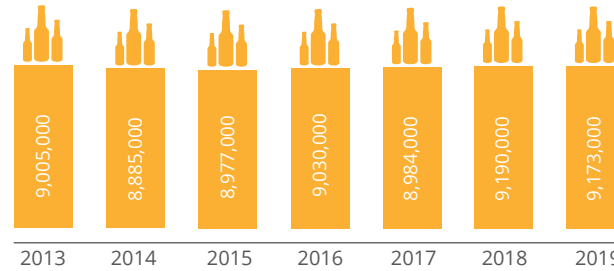

KEY FIGURES 2019

AUSTRIA

PRODUCTION

(HECTOLITRES)

Austrian definitions meet the customs code definition

CONSUMPTION

(HECTOLITRES)

Austrian definitions meet the customs code definition

EXPORTS

(HECTOLITRES)

CONSUMPTION ON-TRADE VS OFF-TRADE

27% | 73%

CONSUMPTION PER CAPITA

107 LITRES / YEAR

DIRECT EMPLOYMENT

EXCISE DUTY REVENUE (MILLION €)