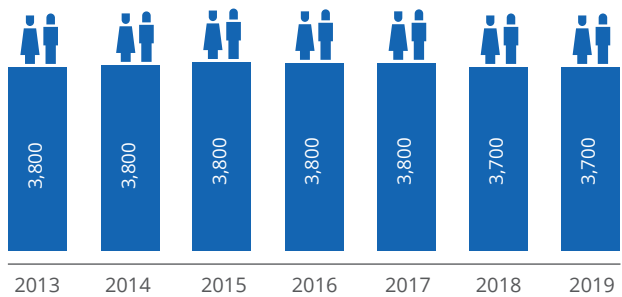

EXPORTS

(HECTOLITRES)

CONSUMPTION ON-TRADE VS OFF-TRADE

27% | 73%

CONSUMPTION PER CAPITA

107 LITRES / YEAR

DIRECT EMPLOYMENT

EXCISE DUTY REVENUE (MILLION €)