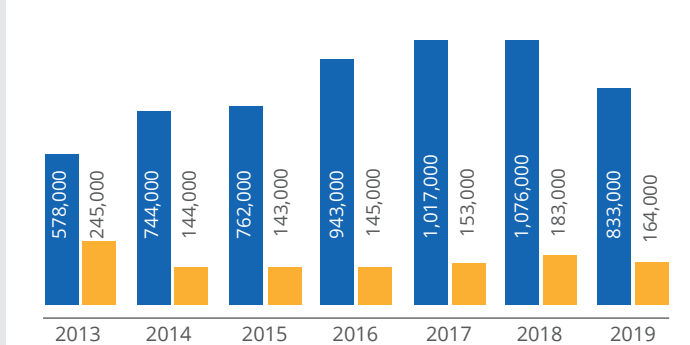

KEY FIGURES 2019

AUSTRIA

PRODUCTION

(HECTOLITRES)

Austrian definitions meet the customs code definition

CONSUMPTION

(HECTOLITRES)

Austrian definitions meet the customs code definition

EXPORTS

(HECTOLITRES)

CONSUMPTION ON-TRADE VS OFF-TRADE

27% | 73%

CONSUMPTION PER CAPITA

107 LITRES / YEAR

DIRECT EMPLOYMENT

EXCISE DUTY REVENUE (MILLION €)