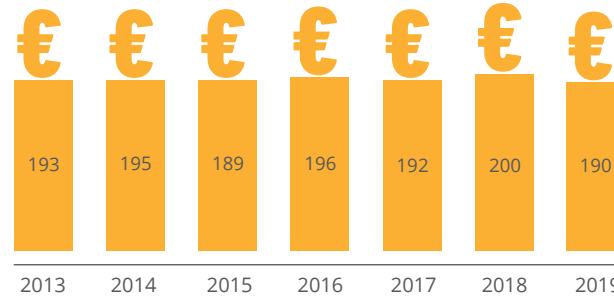

EXPORTS

(HECTOLITRES)

CONSUMPTION ON-TRADE VS OFF-TRADE

27% | 73%

CONSUMPTION PER CAPITA

107 LITRES / YEAR

DIRECT EMPLOYMENT

EXCISE DUTY REVENUE (MILLION €)