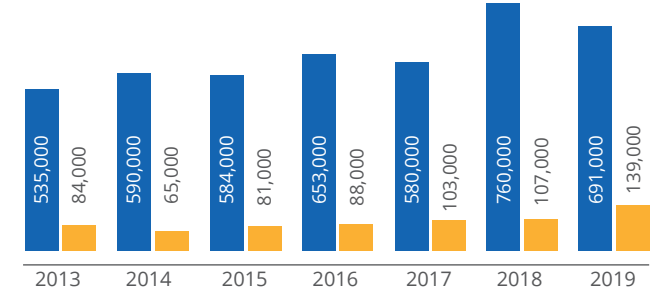

EXCISE DUTY REVENUE (MILLION €)

IMPORTS