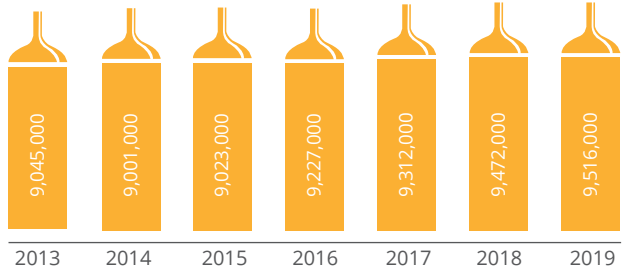

KEY FIGURES 2019

AUSTRIA

PRODUCTION

(HECTOLITRES)

Austrian definitions meet the customs code definition

CONSUMPTION

(HECTOLITRES)

Austrian definitions meet the customs code definition

EXPORTS

(HECTOLITRES)

CONSUMPTION ON-TRADE VS OFF-TRADE

27% | 73%

CONSUMPTION PER CAPITA

107 LITRES / YEAR

DIRECT EMPLOYMENT

EXCISE DUTY REVENUE (MILLION €)