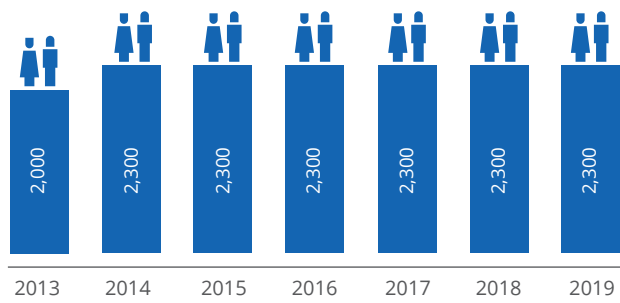

2013 2014 2015 2016 2017 2018 2019

IMPORTS (HECTOLITRES)

2013 2014 2015 2016 2017 2018 2019

CONSUMPTION ON-TRADE VS OFF-TRADE
N/A % | N/A %

CONSUMPTION PER CAPITA

N/A LITRES / YEAR

DIRECT EMPLOYMENT

EXCISE DUTY REVENUE
(MILLION €)