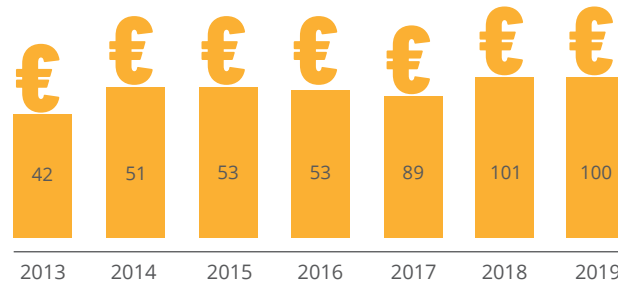

2013 2014 2015 2016 2017 2018 2019

IMPORTS (HECTOLITRES)

2013 2014 2015 2016 2017 2018 2019

CONSUMPTION ON-TRADE VS OFF-TRADE
N/A % | N/A %

CONSUMPTION PER CAPITA

N/A LITRES / YEAR

DIRECT EMPLOYMENT

EXCISE DUTY REVENUE
(MILLION €)