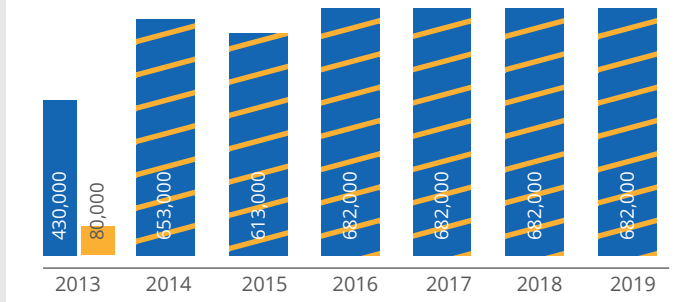

PRODUCTION

(HECTOLITRES)

Lithuanian definitions meet the customs code definition

CONSUMPTION

(HECTOLITRES)

Lithuanian definitions meet the customs code definition

 **EXPORTS** (HECTOLITRES)

INTRA EU
EXTRA EU
INTRA EU + EXTRA EU

2013 2014 2015 2016 2017 2018 2019

IMPORTS (HECTOLITRES)

2013 2014 2015 2016 2017 2018 2019

CONSUMPTION ON-TRADE VS OFF-TRADE
N/A % | N/A %

CONSUMPTION PER CAPITA

N/A LITRES / YEAR

DIRECT EMPLOYMENT

EXCISE DUTY REVENUE
(MILLION €)