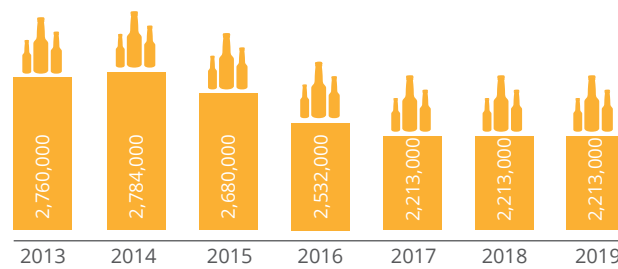

PRODUCTION

(HECTOLITRES)

Lithuanian definitions meet the customs code definition

CONSUMPTION

(HECTOLITRES)

Lithuanian definitions meet the customs code definition

 **EXPORTS** (HECTOLITRES)

INTRA EU
EXTRA EU
INTRA EU + EXTRA EU

2013 2014 2015 2016 2017 2018 2019

IMPORTS (HECTOLITRES)

2013 2014 2015 2016 2017 2018 2019

CONSUMPTION ON-TRADE VS OFF-TRADE
N/A % | N/A %

CONSUMPTION PER CAPITA

N/A LITRES / YEAR

DIRECT EMPLOYMENT

EXCISE DUTY REVENUE
(MILLION €)