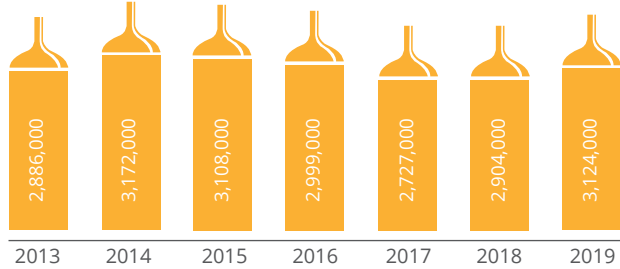

PRODUCTION

(HECTOLITRES)

Lithuanian definitions meet the customs code definition

CONSUMPTION

(HECTOLITRES)

Lithuanian definitions meet the customs code definition

 **EXPORTS** (HECTOLITRES)

INTRA EU
EXTRA EU
INTRA EU + EXTRA EU

2013 2014 2015 2016 2017 2018 2019

IMPORTS (HECTOLITRES)

2013 2014 2015 2016 2017 2018 2019

CONSUMPTION ON-TRADE VS OFF-TRADE
N/A % | N/A %

CONSUMPTION PER CAPITA

N/A LITRES / YEAR

DIRECT EMPLOYMENT

EXCISE DUTY REVENUE
(MILLION €)