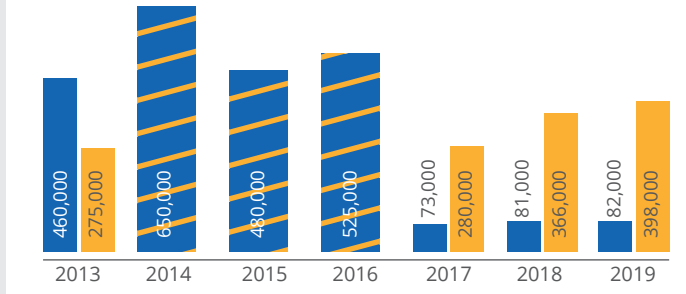

PRODUCTION

(HECTOLITRES)

Lithuanian definitions meet the customs code definition

CONSUMPTION

(HECTOLITRES)

Lithuanian definitions meet the customs code definition

 **EXPORTS** (HECTOLITRES)

INTRA EU
EXTRA EU
INTRA EU + EXTRA EU

2013 2014 2015 2016 2017 2018 2019

IMPORTS (HECTOLITRES)

2013 2014 2015 2016 2017 2018 2019

CONSUMPTION ON-TRADE VS OFF-TRADE
N/A % | N/A %

CONSUMPTION PER CAPITA

N/A LITRES / YEAR

DIRECT EMPLOYMENT

EXCISE DUTY REVENUE
(MILLION €)